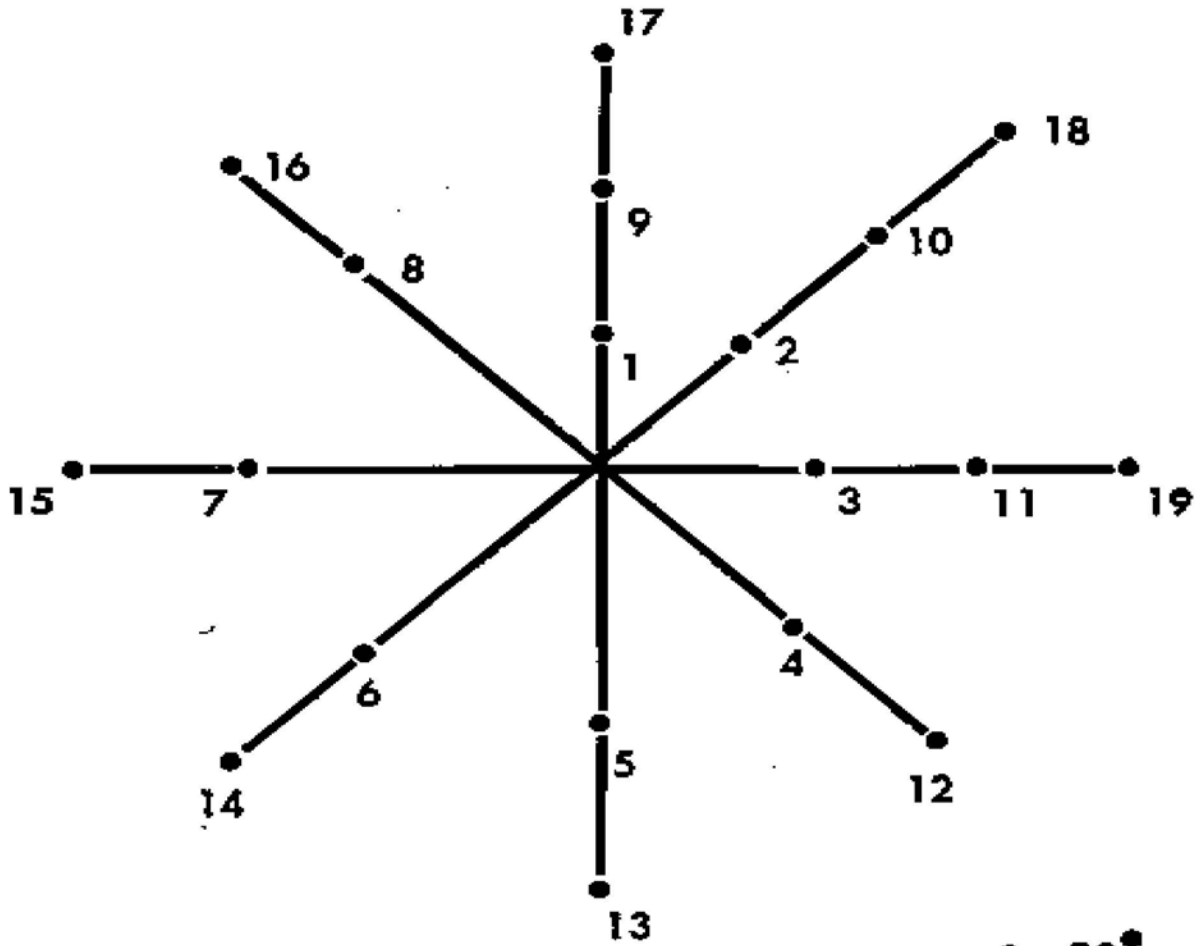

Connect the dots to see
what the spider is spinning.

www.emreptilefamily.com

Ph: 559-539-2944